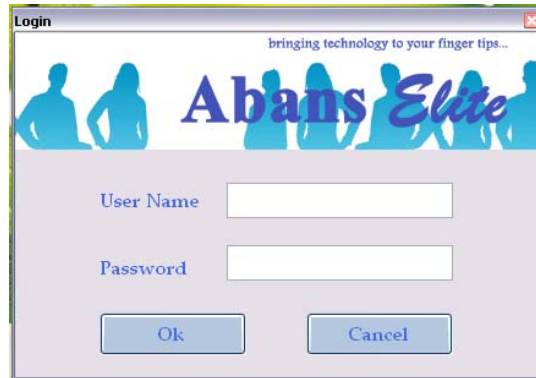

ABANS ELITE

-Screens-

After Login user can proceed to Main Panel

Abans Elite Login Window

If user not enter user name or password

If user enter invalid username or password

User selects the Easy Payments Button

Easy_Payment

bringing technology to your finger tips...

Abans Elite

Invoice No

Customer Name

Customer Address

NIC

Guarantor Name